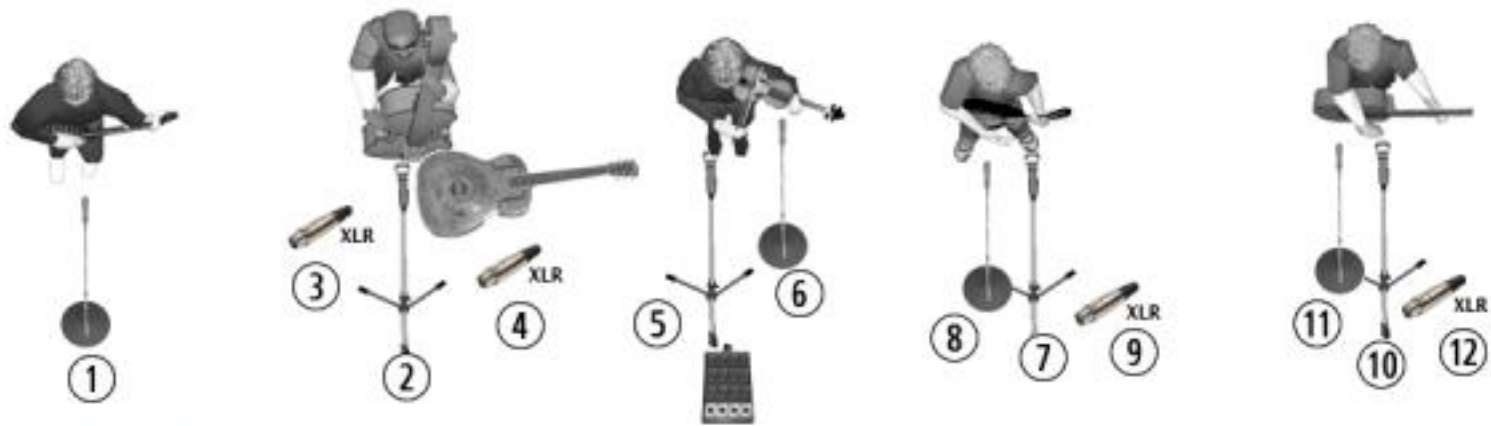

110V

110V

- 1. banjo mic
- 2. voc
- 3. Bass XLR
- 4. Dobro XLR
- 5. Voc
- 6. Fiddle Mic
- 7. Voc
- 8. Mando Mic
- 9. Mando XLR
- 10. Voc

11. Guitar Mic
 12. Guitar XLR
 Questions Contact John Holder
 Production Mgr/FOH
blueridgesound@bellsouth.net
 cell 828-201-5646

On Fly Dates we require 8 boom stands, (12) 25' XLR cables, and a 12 channel or equivalent sub snake 25'